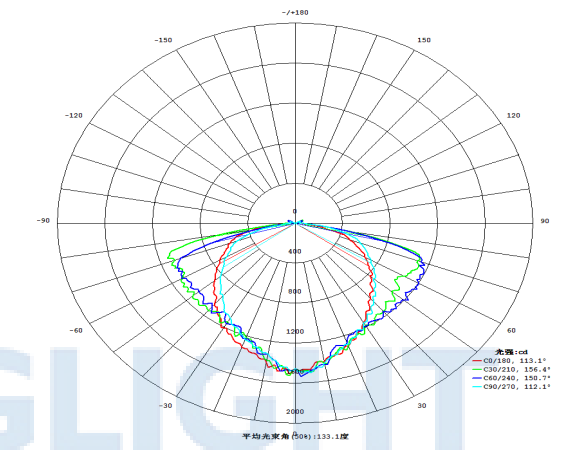

Canopy light 50W/75W

Modle number	CNPB50W	CNPB75W
Wattage	50W	75W
Lumen Output	5000lm	7500lm
Input Voltage Range	100-277Vac 50/60Hz	
Operating Temp	-25 °C ---50 °C	
Power factor	0.95	
Beam Angle	140Degree	
CRI	Ra>70	
CCT	2700K,4000K,5000K,5700K	
IP Rating	IP65	
IK Rating	IK07	
L70 life span	>50000Hrs	
Housing Material	Aluminum	
Lens	Plastic	
Fixture Dimension	290*290*115mm	
Fixture Weight		
Installation	Surface mounting with J-BOX	

Packaging

	CNPB50W	CNPB75W
Piece/Carton	1	1
Carton size		
Gross weight		

Certificate

Order Information

Input Voltage	Wattage	CCT	Beam Angle	Housing color
100-277Vac	50W 75W	2700K 4000K 5000K 5700K	140 degree	Brown