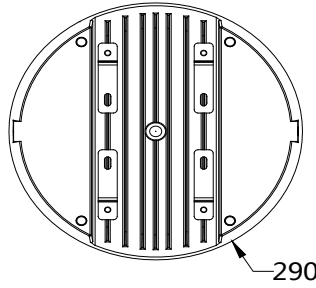

Canopy light 50W/75W

Modle number	CNPB50W	CNPB75W
Wattage	50W	75W
Lumen Output	5000lm	7500lm
Input Voltage Range	100-277Vac 50/60Hz	
Operating Temp	-25 °C ---50 °C	
Power factor	0.95	
Beam Angle	140Degree	
CRI	Ra>70	
CCT	2700K,4000K,5000K,5700K	
IP Rating	IP65	
IK Rating	IK07	
L70 life span	>50000Hrs	
Housing Material	Aluminum	
Lens	Plastic	
Fixture Dimension	290*290*115mm	
Fixture Weight		
Installation	Surface mounting with J-BOX	

Packaging

	CNPB50W	CNPB75W
Piece/Carton	1	1
Carton size		
Gross weight		

Certificate

Order Information

Input Voltage	Wattage	CCT	Beam Angle	Housing color
100-277Vac	50W 75W	2700K 4000K 5000K 5700K	140 degree	Brown