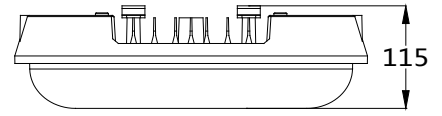

Canopy light 50W/75W

Modle number	CNPB50W	CNPB75W
Wattage	50W	75W
Lumen Output	5000lm	7500lm
Input Voltage Range	100-277Vac 50/60Hz	
Operating Temp	-25 °C ---50 °C	
Power factor	0.95	
Beam Angle	140Degree	
CRI	Ra>70	
CCT	2700K,4000K,5000K,5700K	
IP Rating	IP65	
IK Rating	IK07	
L70 life span	>50000Hrs	
Housing Material	Aluminum	
Lens	Plastic	
Fixture Dimension	290*290*115mm	
Fixture Weight		
Installation	Surface mounting with J-BOX	

Packaging

	CNPB50W	CNPB75W
Piece/Carton	1	1
Carton size		
Gross weight		

Certificate

Order Information

Input Voltage	Wattage	CCT	Beam Angle	Housing color
100-277Vac	50W 75W	2700K 4000K 5000K 5700K	140 degree	Brown