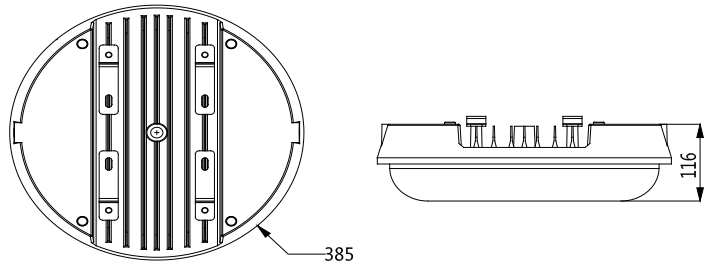

Canopy light 100W/120W

Modle number	CNPB100W	CNPB120W
Wattage	100W	120W
Lumen Output	10000lm	12000lm
Input Voltage Range	100-277Vac 50/60Hz	
Operating Temp	-25 °C ---50 °C	
Power factor	0.95	
Beam Angle	140Degree	
CRI	Ra>70	
CCT	3000K,4000K,5000K,5700K	
IP Rating	IP65	
IK Rating	IK07	
L70 life span	>50000Hrs	
Housing Material	Aluminum	
Lens	Plastic	
Fixture Dimension	385*385*115mm	
Fixture Weight		
Installation	Surface mounting with J-BOX	

Packaging

	CNPB100W	CNPB120W
Piece/Carton	1	1
Carton size		
Gross weight		

Certificate

Order Information

Input Voltage	Wattage	CCT	Beam Angle	Housing color
100-277Vac	100W 120W	3000K 4000K 5000K 5700K	140 degree	Brown