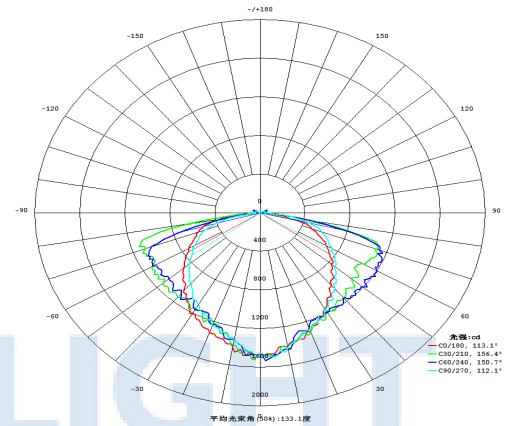

Canopy light 100W/120W

Modle number	CNPB100W	CNPB120W
Wattage	100W	120W
Lumen Output	10000lm	12000lm
Input Voltage Range	100-277Vac 50/60Hz	
Operating Temp	-25 °C ---50 °C	
Power factor	0.95	
Beam Angle	140Degree	
CRI	Ra>70	
CCT	3000K,4000K,5000K,5700K	
IP Rating	IP65	
IK Rating	IK07	
L70 life span	>50000Hrs	
Housing Material	Aluminum	
Lens	Plastic	
Fixture Dimension	385*385*115mm	
Fixture Weight		
Installation	Surface mounting with J-BOX	

Packaging

	CNPB100W	CNPB120W
Piece/Carton	1	1
Carton size		
Gross weight		

Certificate

Order Information

Input Voltage	Wattage	CCT	Beam Angle	Housing color
100-277Vac	100W 120W	3000K 4000K 5000K 5700K	140 degree	Brown