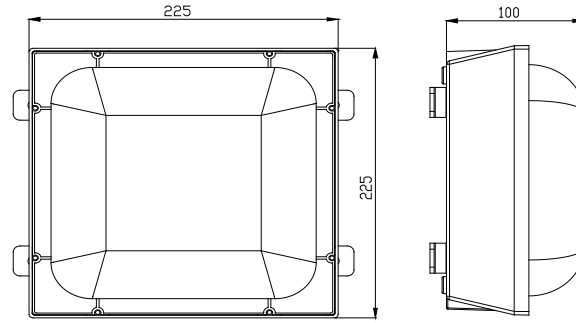

Canopy light 50W/75W

Modle number	CNPA50W	CNPA75W
Wattage	50W	75W
Lumen Output	5000lm	7500lm
Input Voltage Range	100-277Vac 50/60Hz	
Operating Temp	-25 °C ---50 °C	
Power factor	0.95	
Beam Angle	140Degree	
CRI	Ra>70	
CCT	2700K,4000K,5000K,5700K	
IP Rating	IP65	
IK Rating	IK07	
L70 life span	>50000Hrs	
Housing Material	Aluminum	
Lens	Plastic	
Fixture Dimension	225*225*100mm	
Fixture Weight		
Installation	Surface mounting with J-BOX	

Packaging

	CNPA50W	CNPA75W
Piece/Carton	1	1
Carton size		
Gross weight		

Certificate

Order Information

Input Voltage	Wattage	CCT	Beam Angle	Housing color
100-277Vac	50W 75W	2700K 4000K 5000K 5700K	140 degree	Brown