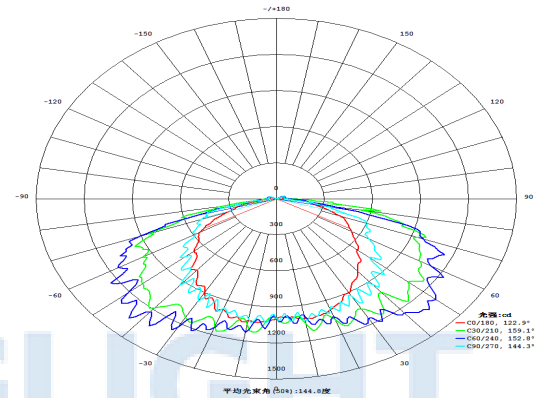

Canopy light 50W/75W

Modle number	CNPA50W	CNPA75W
Wattage	50W	75W
Lumen Output	5000lm	7500lm
Input Voltage Range	100-277Vac 50/60Hz	
Operating Temp	-25 °C ---50 °C	
Power factor	0.95	
Beam Angle	140Degree	
CRI	Ra>70	
CCT	2700K,4000K,5000K,5700K	
IP Rating	IP65	
IK Rating	IK07	
L70 life span	>50000Hrs	
Housing Material	Aluminum	
Lens	Plastic	
Fixture Dimension	225*225*100mm	
Fixture Weight		
Installation	Surface mounting with J-BOX	

Packaging

	CNPA50W	CNPA75W
Piece/Carton	1	1
Carton size		
Gross weight		

Certificate

Order Information

Input Voltage	Wattage	CCT	Beam Angle	Housing color
100-277Vac	50W 75W	2700K 4000K 5000K 5700K	140 degree	Brown